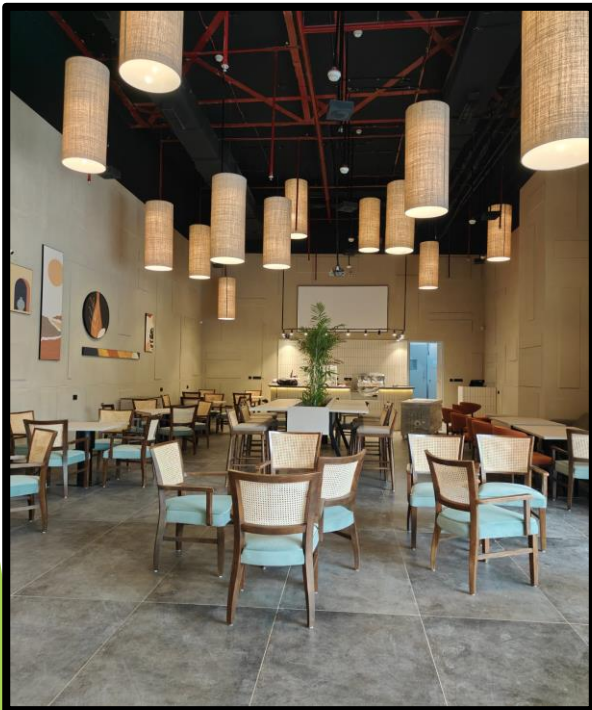

Projects

- ❑ TBH Restaurant, palladian mall Ahmedabad